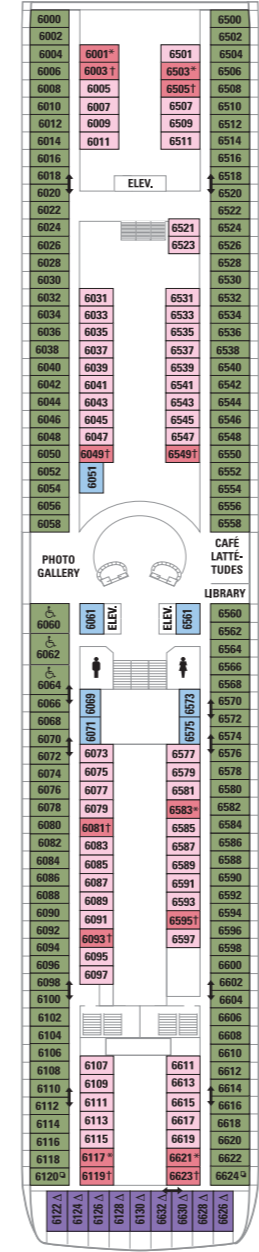

DECK 11

DECK 10

DECK 9

DECK 8

DECK 7

DECK 6

DECK 5

DECK 4

DECK 3

DECK 2

Legend of the Seas®

Profile 1670 starts April 20, 2015