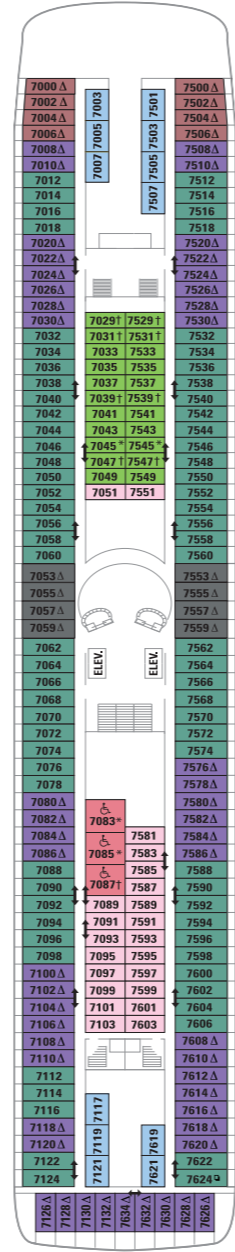

DECK 11

DECK 10

DECK 9

DECK 8

DECK 7

DECK 6

DECK 5

DECK 4

DECK 3

DECK 2

Legend of the Seas®

Profile 1670 starts April 20, 2015