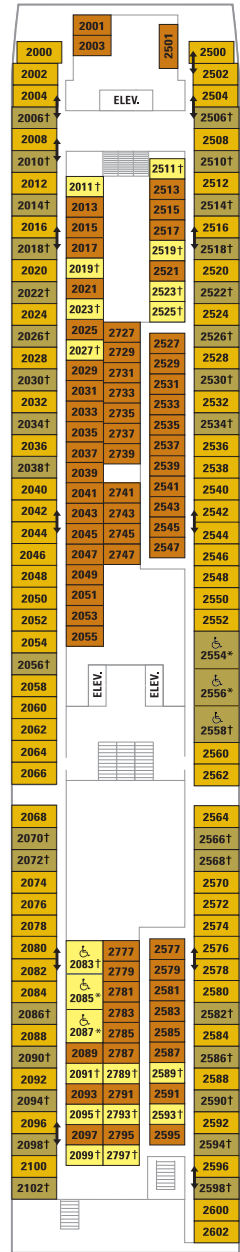

DECK 11

DECK 10

DECK 9

DECK 8

DECK 7

DECK 6

DECK 5

DECK 4

DECK 3

DECK 2

Legend of the Seas®

Profile 1670 starts April 20, 2015