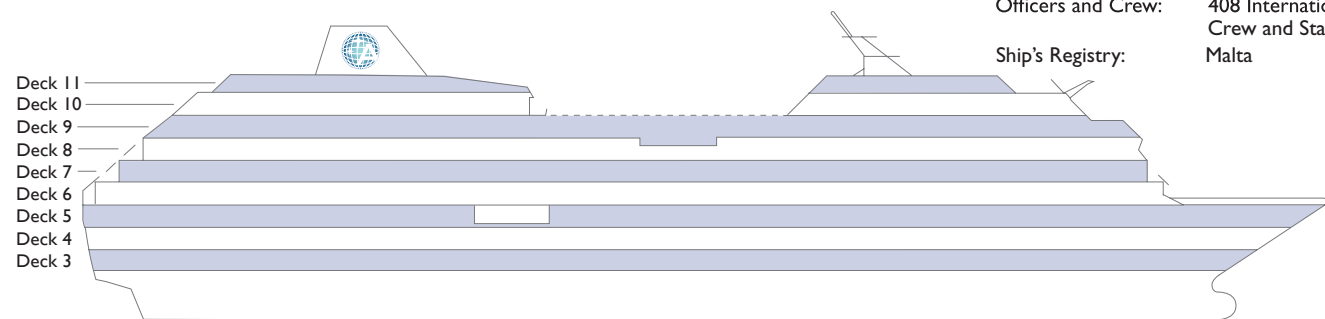

AZAMARA JOURNEY® DECK PLANS

©2011 Azamara Club Cruises. Ship's Registry: Malta.

SHIP SPECIFICATIONS

Occupancy: 694 (Double Occupancy)
 Net Tonnage: 30,277
 Length: 592 feet (180 meters)
 Beam: 84 feet (25 meters)
 Guest Decks: Nine
 Cruising Speed: 18.5 knots
 Electric Current: 110/220 AC
 Refurbished: 2007
 Officers and Crew: 408 International Officers, Crew and Staff
 Ship's Registry: Malta