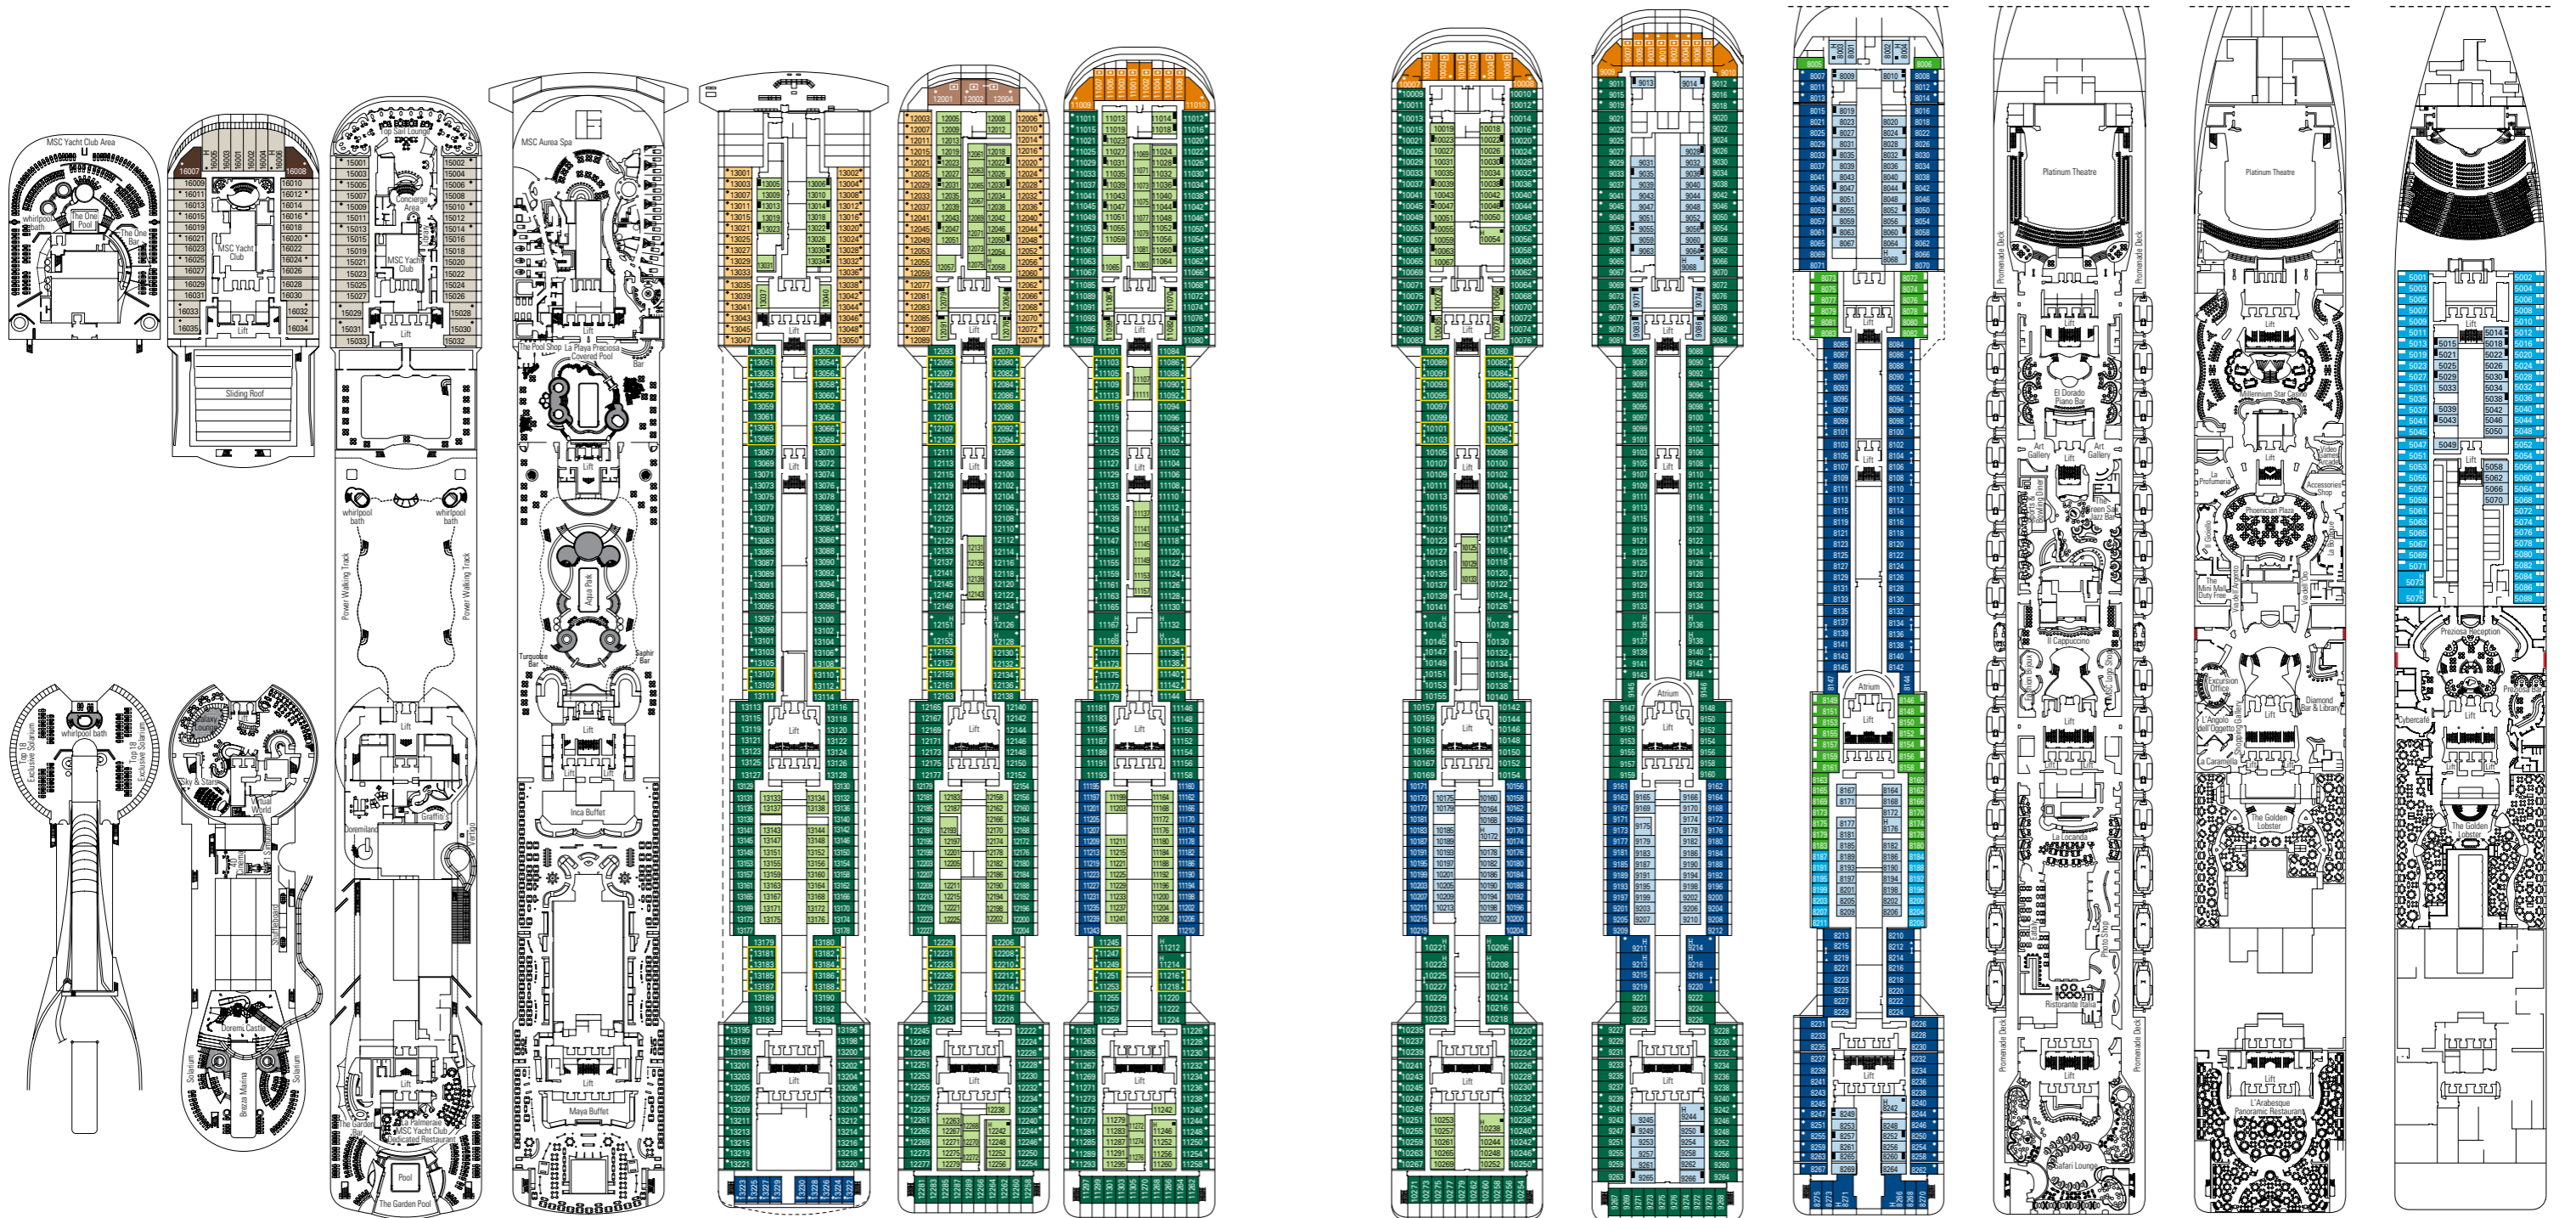

LEGEND

- ▲ Sofa bed
- Double sofa bed
- 3rd bed is a bunk bed
- 3rd and 4th beds are bunks
- SuperFamily Cabins
- ⌋ Connecting cabins
- ◻ MSC Yacht Club / Suite Aurea with panoramic sealed window
- H Cabin for people with disabilities

18 TOPAZIO   16 ACQUAMARINA   15 CRISTALLO   14 SMERALDO   13 AMETISTA   12 OPALE   11 GIADA   10 TORMALINA   9 AGATA   8 ONICE   7 RUBINO   6 DIAMANTE   5 CORALLO