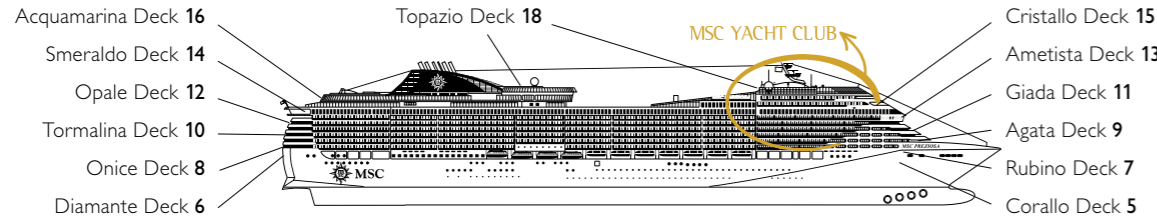

# MSC PREZIOSA

### CATEGORIES

- Inside › Bella
- Ocean View › Bella
- Balcony › Bella\*
- Inside › Fantastica
- Ocean View › Fantastica
- Balcony › Fantastica
- Balcony › Aurea
- Suite › Aurea
- YC Deluxe Suite
- YC Executive & Family Suite
- YC Royal Suite