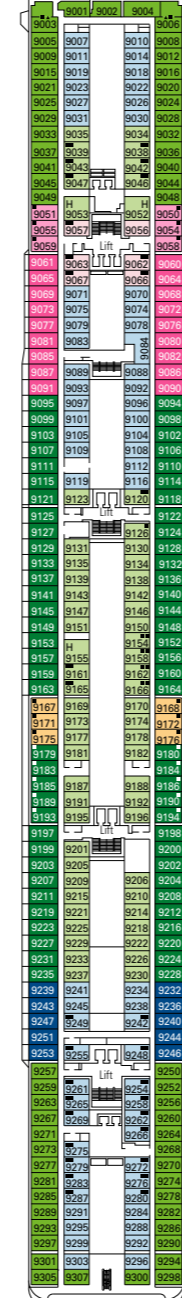

MSC Opera

Use the deck plans to select your ideal cabin. Choose the deck you wish then use the colours to identify the category of accommodation you desire.

1075 CABINS | 2679 GUESTS

Data and descriptions are subject to change and will be verified at the time of booking.

All cabins have one double bed convertible to two single beds, except cabins for guests with disabilities or reduced mobility (H).
 3rd bed available in all categories (except Balcony Bella, Balcony Fantastica, Balcony Aurea)
 4th bed available in Inside Bella, Inside Fantastica, Ocean View Fantastica

LEGEND

- ▲ Sofa bed
- 3rd bed is a bunk bed
- 3rd and 4th bed are bunks
- H Cabin for guests with disabilities or reduced mobility
- ↔ Connecting Cabins

DECK 13
MINIGOLF

DECK 12
LA BOHEME

DECK 11
TOSCA

DECK 10
TURANDOT

DECK 9
NORMA

DECK 8
LA TRAVIATA

DECK 7
RIGOLETTO

DECK 6
OTELLO

DECK 5
AIDA