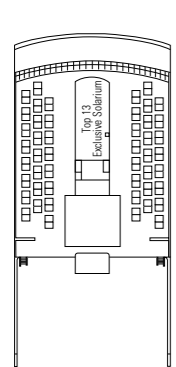

MSC Opera

Use the deck plans to select your ideal cabin. Choose the deck you wish then use the colours to identify the category of accommodation you desire.

1075 CABINS | 2679 GUESTS

Data and descriptions are subject to change and will be verified at the time of booking.

CABIN CATEGORIES AND EXPERIENCES

BELLA · Inside	FANTASTICA · Inside	WELLNESS · Inside	AUREA · Balcony
BELLA · Outside with Partial View	FANTASTICA · Ocean View	WELLNESS · Ocean View	AUREA · Suite
BELLA · Balcony	FANTASTICA · Balcony	WELLNESS · Balcony	

All cabins have one double bed convertible to two single beds, except cabins for guests with disabilities or reduced mobility (H).
 3rd bed available in all categories (except Balcony Bella, Balcony Fantastica, Balcony Aurea)
 4th bed available in Inside Bella, Inside Fantastica, Ocean View Fantastica

LEGEND

- ▲ Sofa bed
- 3rd bed is a bunk bed
- 3rd and 4th bed are bunks
- H Cabin for guests with disabilities or reduced mobility
- ↔ Connecting Cabins

DECK 13
MINIGOLF

DECK 12
LA BOHEME

DECK 11
TOSCA

DECK 10
TURANDOT