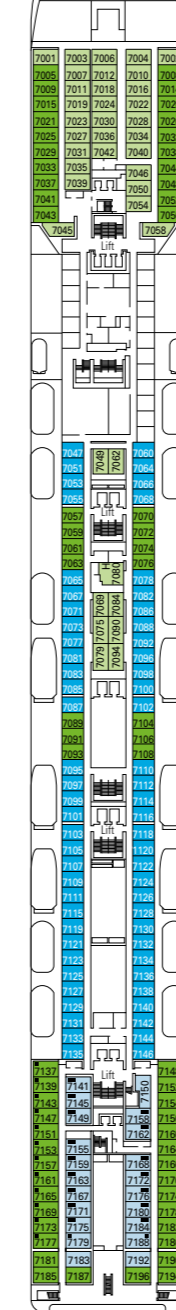

MSC Opera

Use the deck plans to select your ideal cabin. Choose the deck you wish then use the colours to identify the category of accommodation you desire.

1075 CABINS | 2679 GUESTS

Data and descriptions are subject to change and will be verified at the time of booking.

All cabins have one double bed convertible to two single beds, except cabins for guests with disabilities or reduced mobility (H).
 3rd bed available in all categories (except Balcony Bella, Balcony Fantastica, Balcony Aurea)
 4th bed available in Inside Bella, Inside Fantastica, Ocean View Fantastica

LEGEND

- ▲ Sofa bed
- 3rd bed is a bunk bed
- 3rd and 4th bed are bunks
- H Cabin for guests with disabilities or reduced mobility
- ↔ Connecting Cabins

DECK 13
MINIGOLF

DECK 12
LA BOHEME

DECK 11
TOSCA

DECK 10
TURANDOT

DECK 9
NORMA

DECK 8
LA TRAVIATA

DECK 7
RIGOLETTO

DECK 6
OTELLO

DECK 5
AIDA