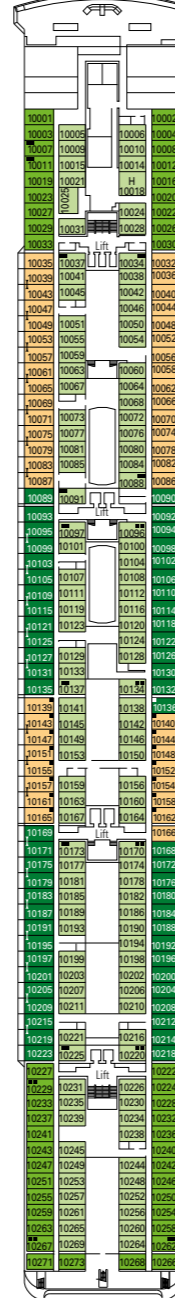

MSC Opera

Use the deck plans to select your ideal cabin. Choose the deck you wish then use the colours to identify the category of accommodation you desire.

1075 CABINS | 2679 GUESTS

Data and descriptions are subject to change and will be verified at the time of booking.

All cabins have one double bed convertible to two single beds, except cabins for guests with disabilities or reduced mobility (H).
 3rd bed available in all categories (except Balcony Bella, Balcony Fantastica, Balcony Aurea)
 4th bed available in Inside Bella, Inside Fantastica, Ocean View Fantastica

LEGEND

- ▲ Sofa bed
- 3rd bed is a bunk bed
- 3rd and 4th bed are bunks
- H Cabin for guests with disabilities or reduced mobility
- ↔ Connecting Cabins

DECK 13
MINIGOLF

DECK 12
LA BOHEME

DECK 11
TOSCA

DECK 10
TURANDOT

DECK 9
NORMA

DECK 8
LA TRAVIATA

DECK 7
RIGOLETTO

DECK 6
OTELLO

DECK 5
AIDA