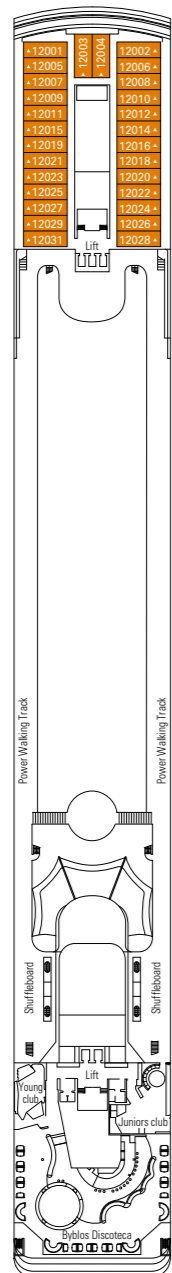

MSC Opera

Use the deck plans to select your ideal cabin. Choose the deck you wish then use the colours to identify the category of accommodation you desire.

1075 CABINS | 2679 GUESTS

Data and descriptions are subject to change and will be verified at the time of booking.

CABIN CATEGORIES AND EXPERIENCES

BELLA · Inside	FANTASTICA · Inside	WELLNESS · Inside	AUREA · Balcony
BELLA · Outside with Partial View	FANTASTICA · Ocean View	WELLNESS · Ocean View	AUREA · Suite
BELLA · Balcony	FANTASTICA · Balcony	WELLNESS · Balcony	

All cabins have one double bed convertible to two single beds, except cabins for guests with disabilities or reduced mobility (H).
 3rd bed available in all categories (except Balcony Bella, Balcony Fantastica, Balcony Aurea)
 4th bed available in Inside Bella, Inside Fantastica, Ocean View Fantastica

LEGEND

- ▲ Sofa bed
- 3rd bed is a bunk bed
- 3rd and 4th bed are bunks
- H Cabin for guests with disabilities or reduced mobility
- ↔ Connecting Cabins

DECK 13
MINIGOLF

DECK 12
LA BOHEME

DECK 11
TOSCA

DECK 10
TURANDOT