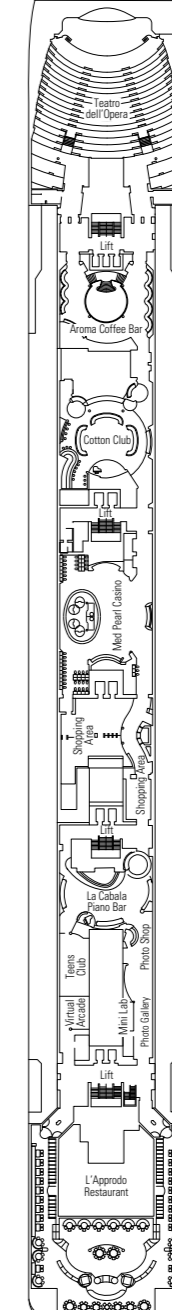

MSC Opera

Use the deck plans to select your ideal cabin. Choose the deck you wish then use the colours to identify the category of accommodation you desire.

1075 CABINS | 2679 GUESTS

Data and descriptions are subject to change and will be verified at the time of booking.

All cabins have one double bed convertible to two single beds, except cabins for guests with disabilities or reduced mobility (H).
 3rd bed available in all categories (except Balcony Bella, Balcony Fantastica, Balcony Aurea)
 4th bed available in Inside Bella, Inside Fantastica, Ocean View Fantastica

LEGEND

- ▲ Sofa bed
- 3rd bed is a bunk bed
- 3rd and 4th bed are bunks
- H Cabin for guests with disabilities or reduced mobility
- ↔ Connecting Cabins

DECK 13
MINIGOLF

DECK 12
LA BOHEME

DECK 11
TOSCA

DECK 10
TURANDOT

DECK 9
NORMA

DECK 8
LA TRAVIATA

DECK 7
RIGOLETTO

DECK 6
OTELLO

DECK 5
AIDA