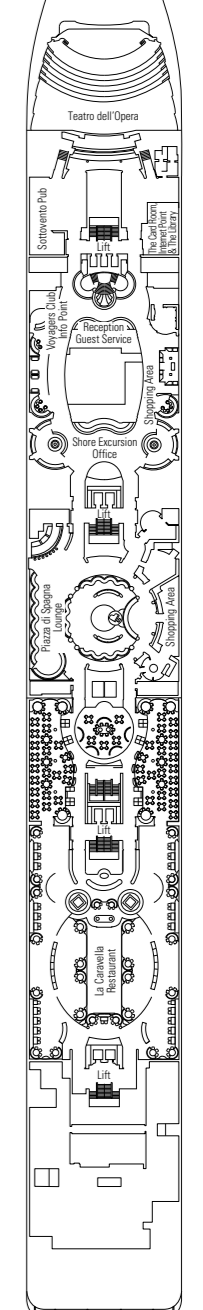

MSC Opera

Use the deck plans to select your ideal cabin. Choose the deck you wish then use the colours to identify the category of accommodation you desire.

1075 CABINS | 2679 GUESTS

Data and descriptions are subject to change and will be verified at the time of booking.

All cabins have one double bed convertible to two single beds, except cabins for guests with disabilities or reduced mobility (H).
 3rd bed available in all categories (except Balcony Bella, Balcony Fantastica, Balcony Aurea)
 4th bed available in Inside Bella, Inside Fantastica, Ocean View Fantastica

LEGEND

- ▲ Sofa bed
- 3rd bed is a bunk bed
- 3rd and 4th bed are bunks
- H Cabin for guests with disabilities or reduced mobility
- ↔ Connecting Cabins

DECK 13
MINIGOLF

DECK 12
LA BOHEME

DECK 11
TOSCA

DECK 10
TURANDOT

DECK 9
NORMA

DECK 8
LA TRAVIATA

DECK 7
RIGOLETTO

DECK 6
OTELLO

DECK 5
AIDA