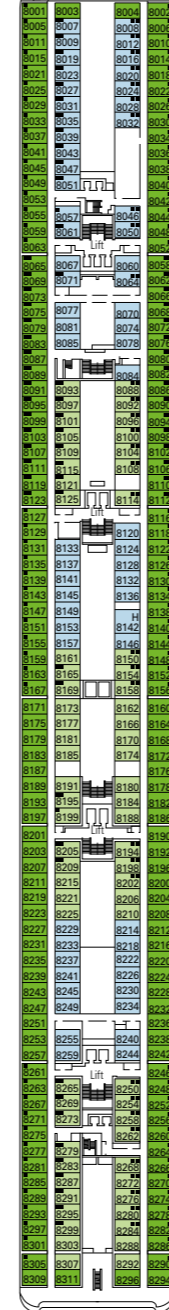

MSC Opera

Use the deck plans to select your ideal cabin. Choose the deck you wish then use the colours to identify the category of accommodation you desire.

1075 CABINS | 2679 GUESTS

Data and descriptions are subject to change and will be verified at the time of booking.

All cabins have one double bed convertible to two single beds, except cabins for guests with disabilities or reduced mobility (H).
 3rd bed available in all categories (except Balcony Bella, Balcony Fantastica, Balcony Aurea)
 4th bed available in Inside Bella, Inside Fantastica, Ocean View Fantastica

LEGEND

- ▲ Sofa bed
- 3rd bed is a bunk bed
- 3rd and 4th bed are bunks
- H Cabin for guests with disabilities or reduced mobility
- ↔ Connecting Cabins

DECK 13
MINIGOLF

DECK 12
LA BOHEME

DECK 11
TOSCA

DECK 10
TURANDOT

DECK 9
NORMA

DECK 8
LA TRAVIATA

DECK 7
RIGOLETTO

DECK 6
OTELLO

DECK 5
AIDA