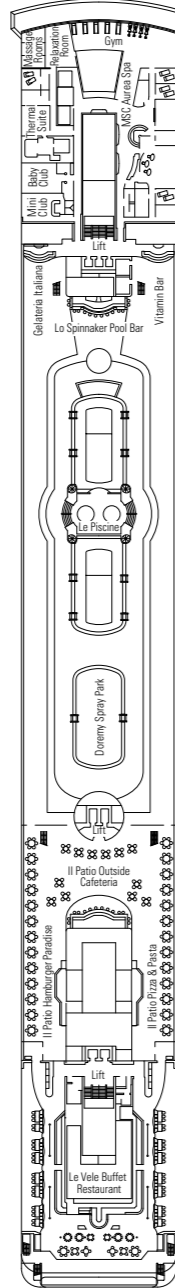

MSC Opera

Use the deck plans to select your ideal cabin. Choose the deck you wish then use the colours to identify the category of accommodation you desire.

1075 CABINS | 2679 GUESTS

Data and descriptions are subject to change and will be verified at the time of booking.

All cabins have one double bed convertible to two single beds, except cabins for guests with disabilities or reduced mobility (H).
 3rd bed available in all categories (except Balcony Bella, Balcony Fantastica, Balcony Aurea)
 4th bed available in Inside Bella, Inside Fantastica, Ocean View Fantastica

LEGEND

- ▲ Sofa bed
- 3rd bed is a bunk bed
- 3rd and 4th bed are bunks
- H Cabin for guests with disabilities or reduced mobility
- ↔ Connecting Cabins

DECK 13
MINIGOLF

DECK 12
LA BOHEME

DECK 11
TOSCA

DECK 10
TURANDOT

DECK 9
NORMA

DECK 8
LA TRAVIATA

DECK 7
RIGOLETTO

DECK 6
OTELLO

DECK 5
AIDA