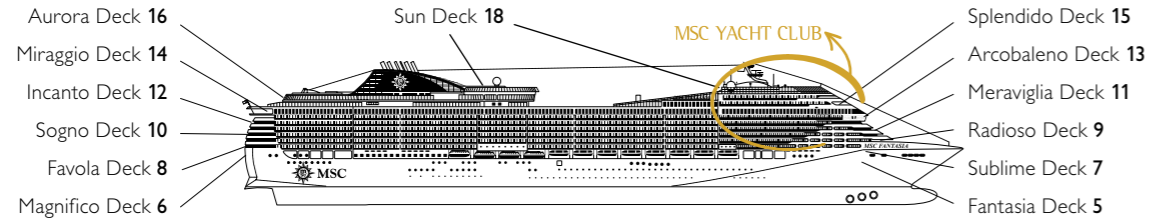

MSC FANTASIA

DECK PLAN

1637 CABINS | 4363 GUESTS

DECK PLANS

MSC FANTASIA

CATEGORIES

- Inside › Bella
- Inside › Fantastica
- Balcony › Aurea
- YC Deluxe Suite
- Ocean View › Bella
- Ocean View › Fantastica
- Suite › Aurea
- YC Executive & Family Suite
- Balcony › Bella*
- Balcony › Fantastica
- YC Royal Suite

- 3rd bed available in all categories
- 4th bed available in all categories (except YC)
- All cabins have one double bed convertible to two single beds
- * Cabins 8138, 8140, 8141, 8142, 8143, 8144, 8145, 8147 have partially restricted views

LEGEND

- Sofa bed
- Double sofa bed
- 3rd bed is a bunk bed
- 3rd and 4th beds are bunks
- Connecting cabins
- MSC Yacht Club / Suite Aurea with panoramic sealed window
- Cabin for people with disabilities

18 SUN DECK 16 AURORA 15 SPLENDO 14 MIRAGGIO 13 ARCOBALENO 12 INCANTO 11 MERAVIGLIA 10 SOGNO 9 RADIOSO 8 FAVOLA 7 SUBLIME 6 MAGNIFICO 5 FANTASIA